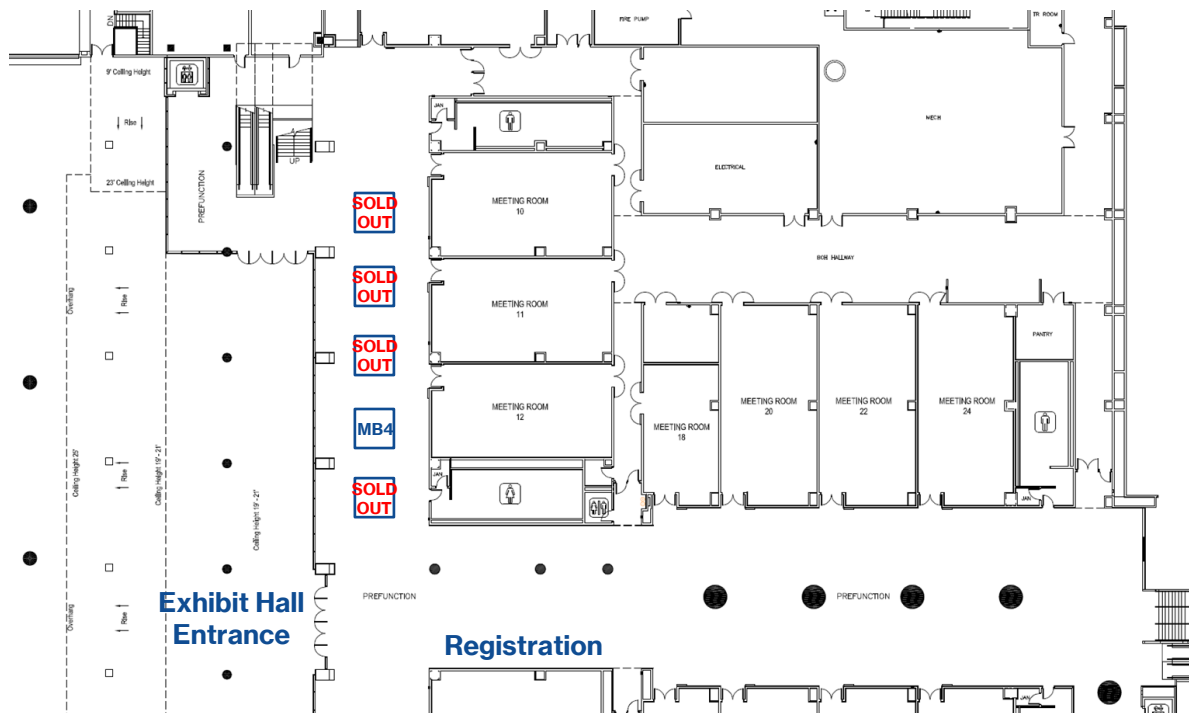

Column Wraps (G)

Location: Outside of meeting session rooms 17 - 24

Graphic: Four-sided graphic structure around column

Size: Four 79.9375" inches wide x 96" inches high panels

Quantity: 1 oversized column (4-side graphic structure)

Price: \$5,645 per column

Column G

Column Wraps (H & I)

Location: Outside of Rooms 25 and 26

Graphic: Structure with graphics on four sides of column

Size: Four 56.875" inches wide x 96" inches high panels

Graphic: Double-sided graphic over glass, visible from both the meeting room level and ballroom level

Size: Five 54.575" inches wide x 38.5" inches high panels

Quantity: 1

Price: \$4,280.00

Sponsor Meterboard Signs (MB1 - MB5) – SOLD OUT

Location: Placed in hallway leading to exhibit hall & registration

Graphic: Double-sided freestanding sign

Size: 38" inches wide x 84" inches high panels

Quantity: 5

Price: \$850.00 per meterboard

Floor Decals (FG1 - FG3)