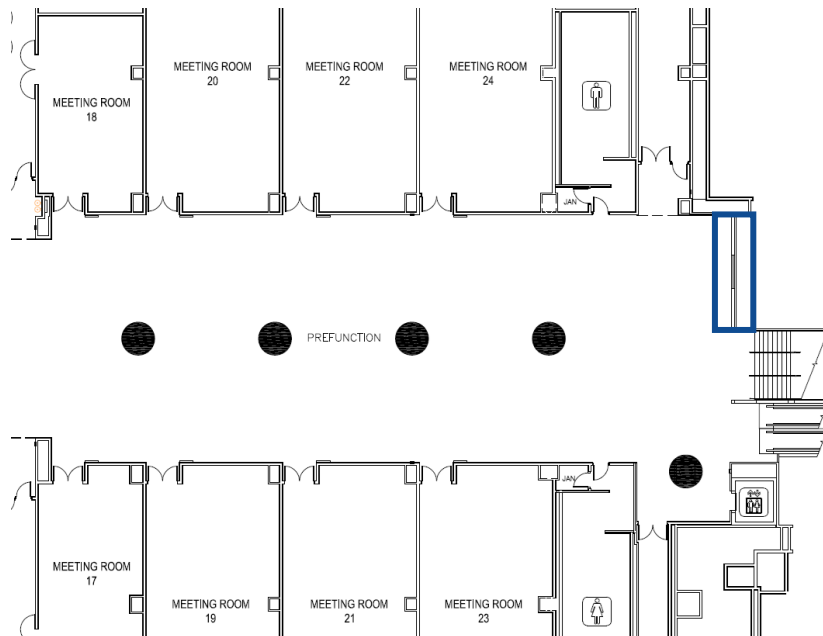

Column Wraps (G)

Location: Outside of meeting session rooms 17 - 24

Graphic: Four-sided graphic structure around column

Size: Four 79.9375" inches wide x 96" inches high panels

Quantity: 1 oversized column (4-side graphic structure)

Price: \$5,645 per column

Column G

Column Wraps (H & I)

Location: Outside of Rooms 25 and 26

Graphic: Structure with graphics on four sides of column

Size: Four 56.875" inches wide x 96" inches high panels

Graphic: One-sided glass railing graphic

Size: Three 56.25" inches wide x 36.75" inches high panels

Quantity: 1

Price: \$1,860.00

Glass Railing Cling (GRC2) - SOLD OUT

Location: In between meeting rooms and ballroom level

Graphic: Double-sided graphic over glass, visible from both the meeting room level and ballroom level

Size: Five 54.575" inches wide x 38.5" inches high panels

Quantity: 1

Price: \$4,280.00

Sponsor Meterboard Signs (MB1 - MB5) – SOLD OUT