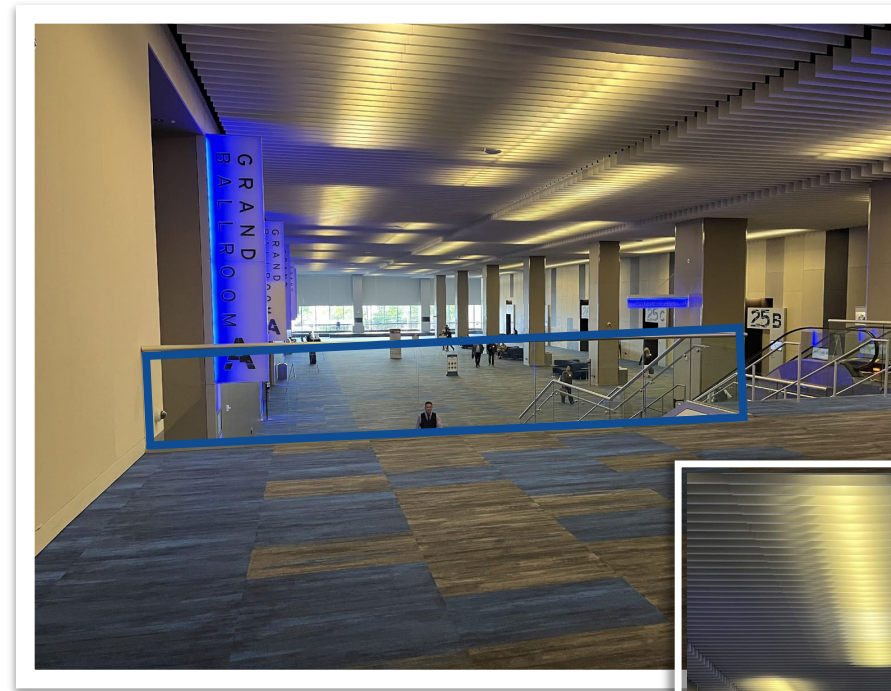

Column Wraps (G)

Location: Outside of meeting session rooms 17 - 24

Graphic: Four-sided graphic structure around column

Size: Four 79.9375" inches wide x 96" inches high panels

Quantity: 1 oversized column (4-side graphic structure)

Graphic: One-sided glass railing graphic

Size: Three 56.25" inches wide x 36.75" inches high panels

Quantity: 1

Price: \$1,860.00

Glass Railing Cling (GRC2) - SOLD OUT

Location: In between meeting rooms and ballroom level

Graphic: Double-sided graphic over glass, visible from both the meeting room level and ballroom level

Size: Five 54.575" inches wide x 38.5" inches high panels

Quantity: 1

Price: \$4,280.00

Sponsor Meterboard Signs (MB1 - MB5) – SOLD OUT