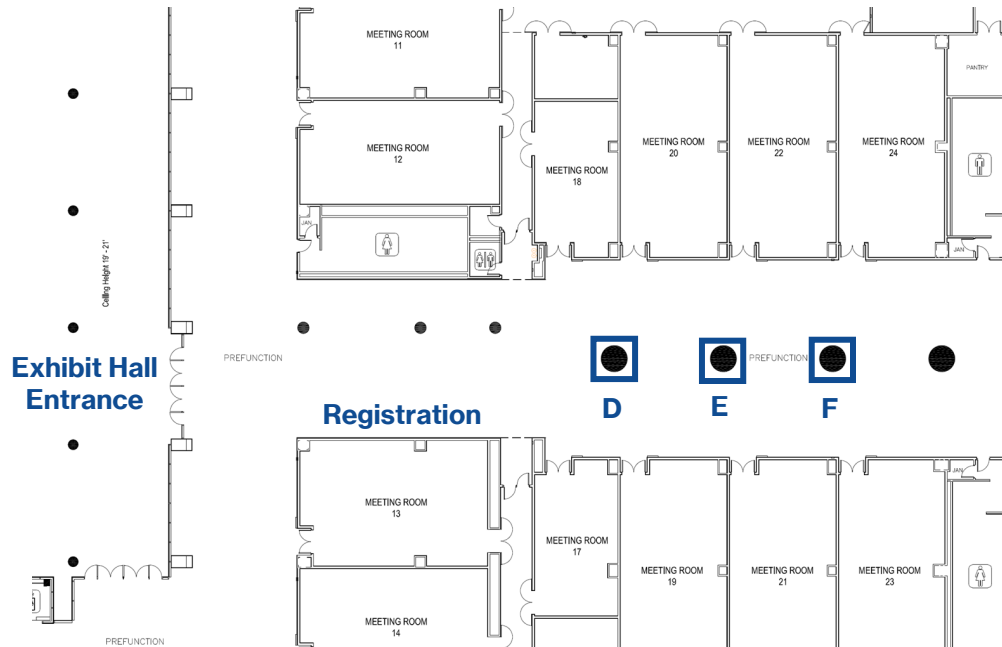

Example

Column Wraps (D - F)

Location: Outside of meeting session rooms 17 - 24

Graphic: Graphic wrap

Size: 118" Inches wide x 96" inches high

Quantity: 3 columns (wrap)

Price: \$2,225 per column

Columns D - F

Column Wraps (G)

Location: Outside of meeting session rooms 17 - 24

Graphic: Four-sided graphic structure around column

Size: Four 79.9375" inches wide x 96" inches high panels

Quantity: 1 oversized column (4-side graphic structure)

Price: \$5,645 per column

Column G

Column Wraps (H & I)

Location: Outside of Rooms 25 and 26

Graphic: Structure with graphics on four sides of column

Size: Four 56.875" inches wide x 96" inches high panels

Graphic: Double-sided graphic over glass, visible from both the meeting room level and ballroom level

Size: Five 54.575" inches wide x 38.5" inches high panels

Quantity: 1

Price: \$4,280.00

Sponsor Meterboard Signs (MB1 - MB5) – SOLD OUT