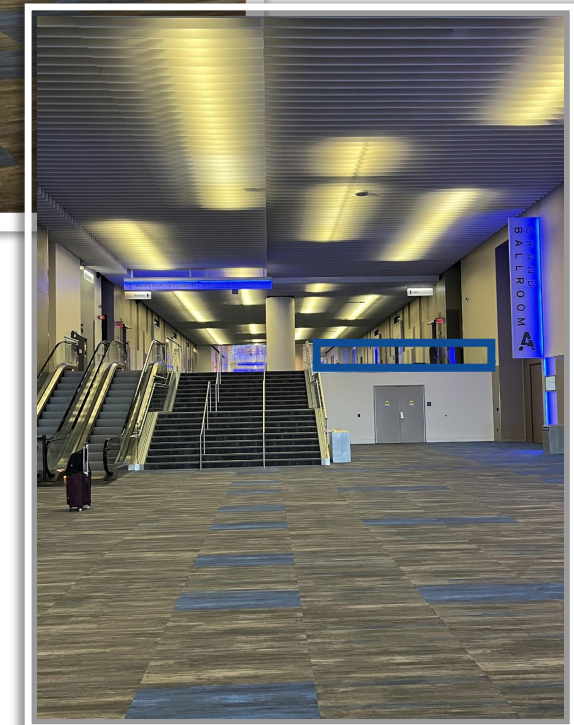

Example

Column Wraps (D - F)

Location: Outside of meeting session rooms 17 - 24

Graphic: Graphic wrap

Size: 118" Inches wide x 96" inches high

Quantity: 3 columns (wrap)

Price: \$2,225 per column

Columns D - F

Column Wraps (G)

Location: Outside of meeting session rooms 17 - 24

Graphic: Four-sided graphic structure around column

Size: Four 79.9375" inches wide x 96" inches high panels

Quantity: 1 oversized column (4-side graphic structure)

Graphic: One-sided glass railing graphic

Size: Three 56.25" inches wide x 36.75" inches high panels

Quantity: 1

Price: \$1,860.00

Glass Railing Cling (GRC2) - SOLD OUT

Location: In between meeting rooms and ballroom level

Graphic: Double-sided graphic over glass, visible from both the meeting room level and ballroom level

Size: Five 54.575" inches wide x 38.5" inches high panels

Quantity: 1

Price: \$4,280.00

Sponsor Meterboard Signs (MB1 - MB5) – SOLD OUT