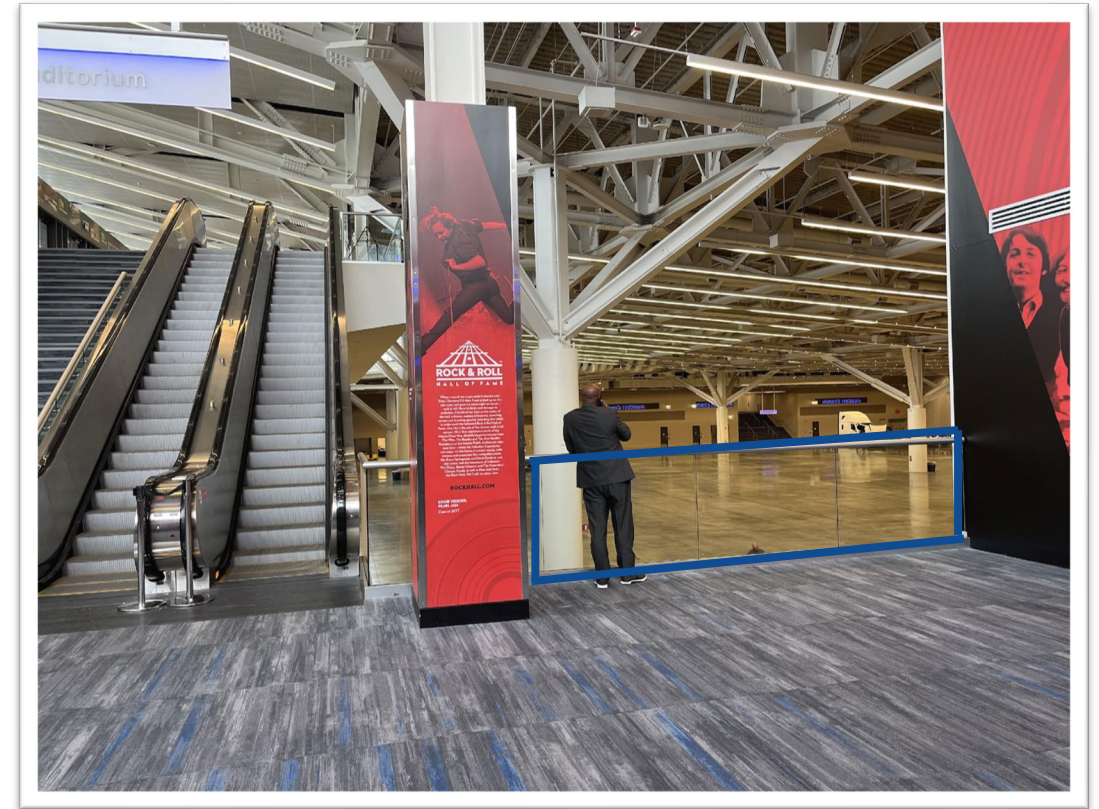

Quantity: 2 columns (Other columns in this area have fire strobes)

Price: \$4,320.00 per column

Glass Railing Cling (GRC1) – SOLD OUT

Location: Before escalator down to exhibit hall/registration from Hilton and Concourse level

Graphic: One-sided glass railing graphic

Size: Three 56.25" inches wide x 36.75" inches high panels

Quantity: 1

Price: \$1,860.00

Glass Railing Cling (GRC2) - SOLD OUT

Location: In between meeting rooms and ballroom level

Graphic: Double-sided graphic over glass, visible from both the meeting room level and ballroom level

Size: Five 54.575" inches wide x 38.5" inches high panels

Quantity: 1

Price: \$4,280.00

Sponsor Meterboard Signs (MB1 - MB5) – SOLD OUT