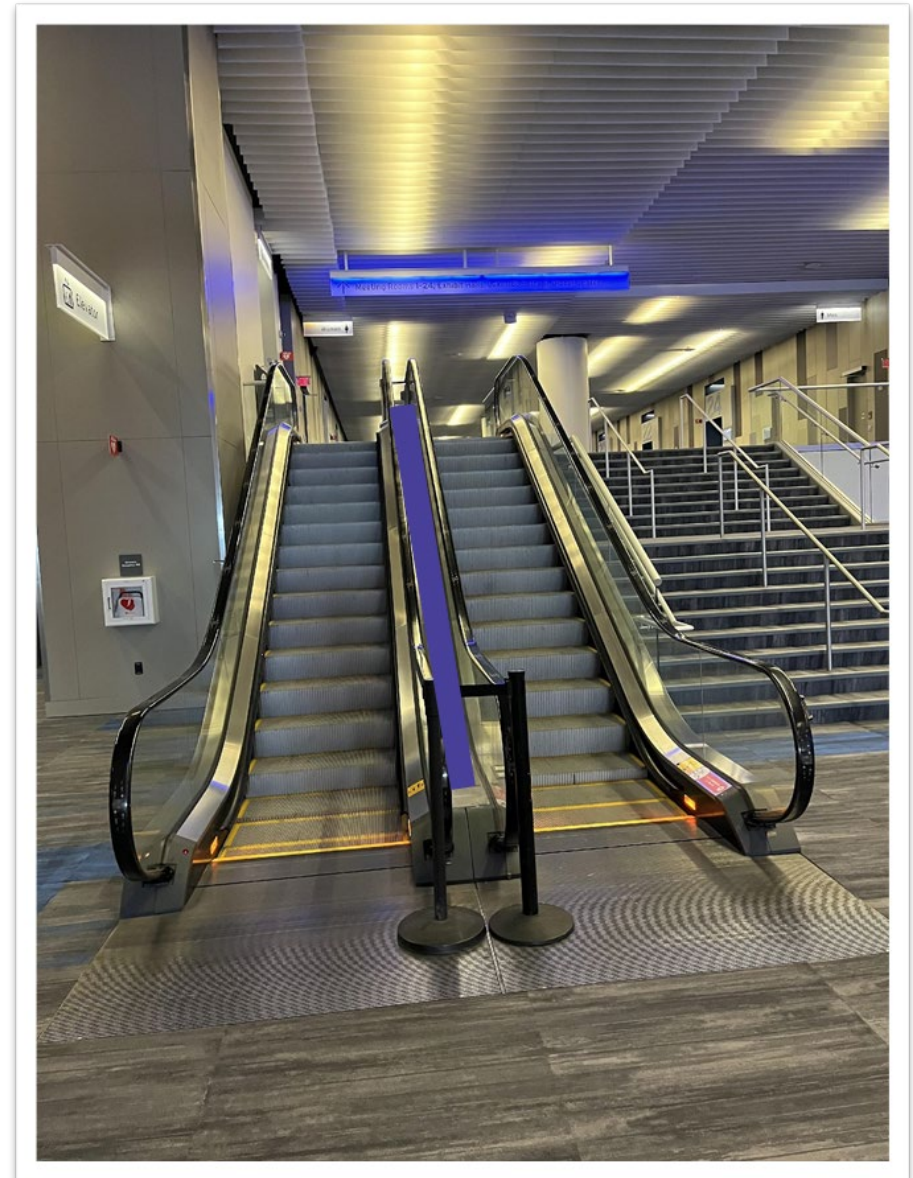

Escalator Runner (EL6) – SOLD OUT

Location: Escalator from exhibit hall/rooms 17 - 24 down to rooms 25 and 26 (Keynote)

Graphic: Center runner in between escalators

Size: 253" inches long x 11" inches wide

Quantity: 1

Price: $825.00