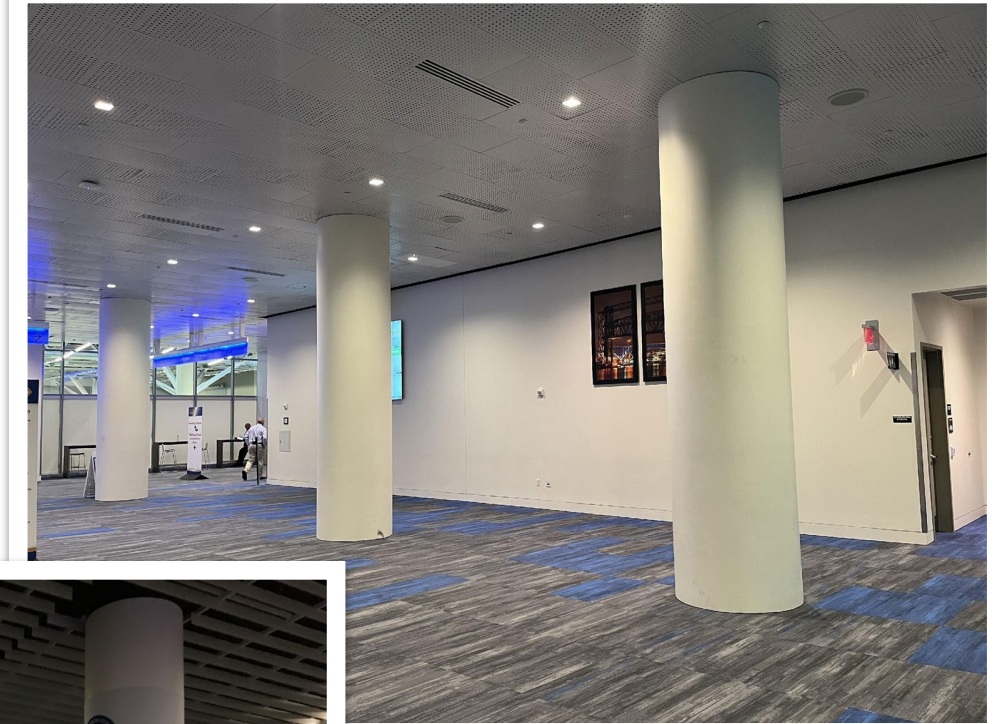

Escalator Runner (EL3) – SOLD OUT

Location: Escalator down to exhibit hall/registration from Hilton and Concourse level

Graphic: Center runner in between escalators

Size: 384" inches long x 11" inches wide

Quantity: 1

Price: \$1,025.00

Escalator Runner (EL6) – SOLD OUT

Location: Escalator from exhibit hall/rooms 17 - 24 down to rooms 25 and 26 (Keynote)

Graphic: Center runner in between escalators

Size: 253" inches long x 11" inches wide

Example

Column Wraps (D - F)

Location: Outside of meeting session rooms 17 - 24

Graphic: Graphic wrap

Size: 118" Inches wide x 96" inches high

Quantity: 3 columns (wrap)

Price: \$2,225 per column

Columns D - F

Column Wraps (G)

Location: Outside of meeting session rooms 17 - 24

Graphic: Four-sided graphic structure around column

Size: Four 79.9375" inches wide x 96" inches high panels

Quantity: 1 oversized column (4-side graphic structure)