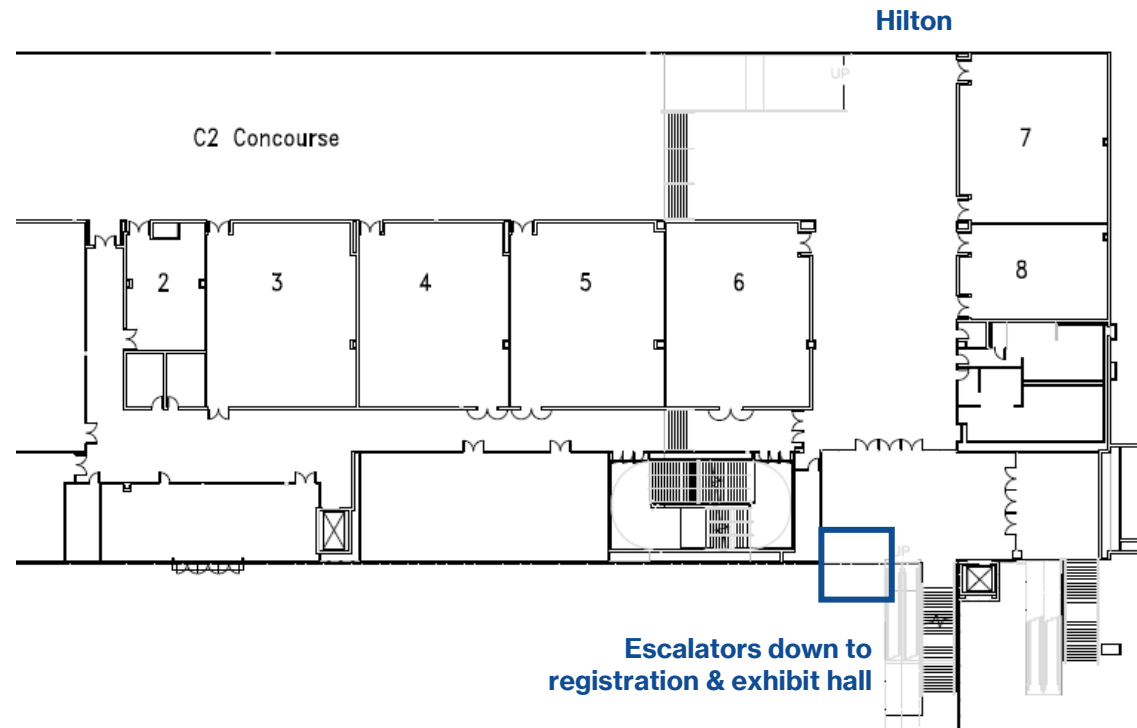

Column Wraps (G)

Location: Outside of meeting session rooms 17 - 24

Graphic: Four-sided graphic structure around column

Size: Four 79.9375" inches wide x 96" inches high panels

Quantity: 1 oversized column (4-side graphic structure)

Price: \$5,645 per column

Column G

Column Wraps (H & I)

Location: Outside of Rooms 25 and 26

Graphic: Structure with graphics on four sides of column

Size: Four 56.875" inches wide x 96" inches high panels

Graphic: One-sided glass railing graphic

Size: Three 56.25" inches wide x 36.75" inches high panels

Quantity: 1

Price: \$1,860.00

Glass Railing Cling (GRC2) - SOLD OUT

Location: In between meeting rooms and ballroom level

Graphic: Double-sided graphic over glass, visible from both the meeting room level and ballroom level

Size: Five 54.575" inches wide x 38.5" inches high panels

Quantity: 1

Price: \$4,280.00

Sponsor Meterboard Signs (MB1 - MB5) – SOLD OUT