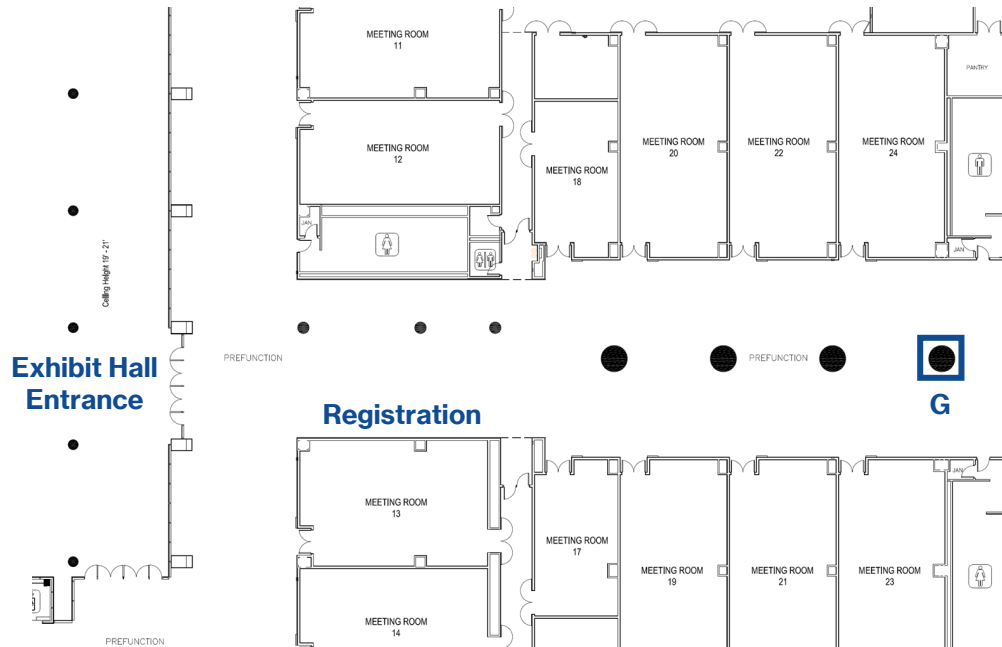

Example

Column Wraps (D - F)

Location: Outside of meeting session rooms 17 - 24

Graphic: Graphic wrap

Size: 118" Inches wide x 96" inches high

Quantity: 3 columns (wrap)

Price: \$2,225 per column

Columns D - F

Column Wraps (G)

Location: Outside of meeting session rooms 17 - 24

Graphic: Four-sided graphic structure around column

Size: Four 79.9375" inches wide x 96" inches high panels

Quantity: 1 oversized column (4-side graphic structure)

Price: \$5,645 per column

Column G

Column Wraps (H & I)

Location: Outside of Rooms 25 and 26

Graphic: Structure with graphics on four sides of column

Size: Four 56.875" inches wide x 96" inches high panels

Graphic: Double-sided graphic over glass, visible from both the meeting room level and ballroom level

Size: Five 54.575" inches wide x 38.5" inches high panels

Quantity: 1

Price: \$4,280.00

Sponsor Meterboard Signs (MB1 - MB5) – SOLD OUT