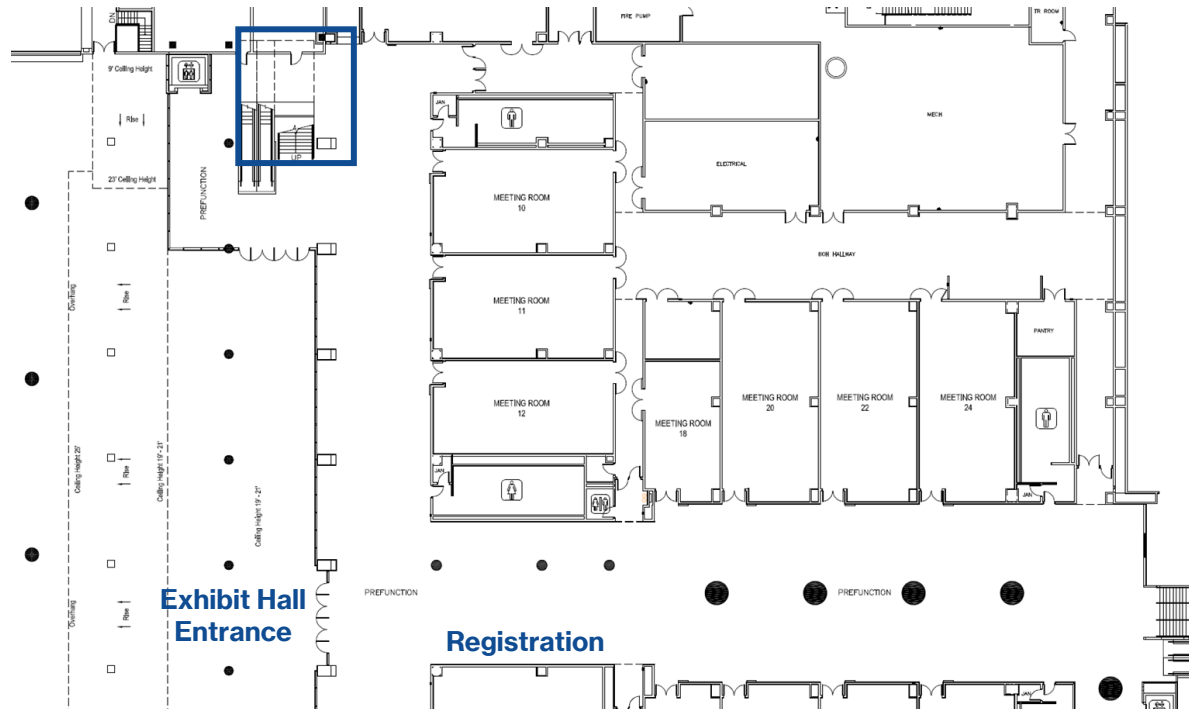

Escalator Runner (EL3) – SOLD OUT

Location: Escalator down to exhibit hall/registration from Hilton and Concourse level

Graphic: Center runner in between escalators

Size: 384" inches long x 11" inches wide

Quantity: 1

Price: \$1,025.00

Escalator Runner (EL6) – SOLD OUT

Location: Escalator from exhibit hall/rooms 17 - 24 down to rooms 25 and 26 (Keynote)

Graphic: Center runner in between escalators

Size: 253" inches long x 11" inches wide

Example

Column Wraps (D - F)

Location: Outside of meeting session rooms 17 - 24

Graphic: Graphic wrap

Size: 118" Inches wide x 96" inches high

Quantity: 3 columns (wrap)

Price: \$2,225 per column

Columns D - F

Price: \$5,645 per column

Column G

Column Wraps (H & I)

Location: Outside of Rooms 25 and 26

Graphic: Structure with graphics on four sides of column

Size: Four 56.875" inches wide x 96" inches high panels