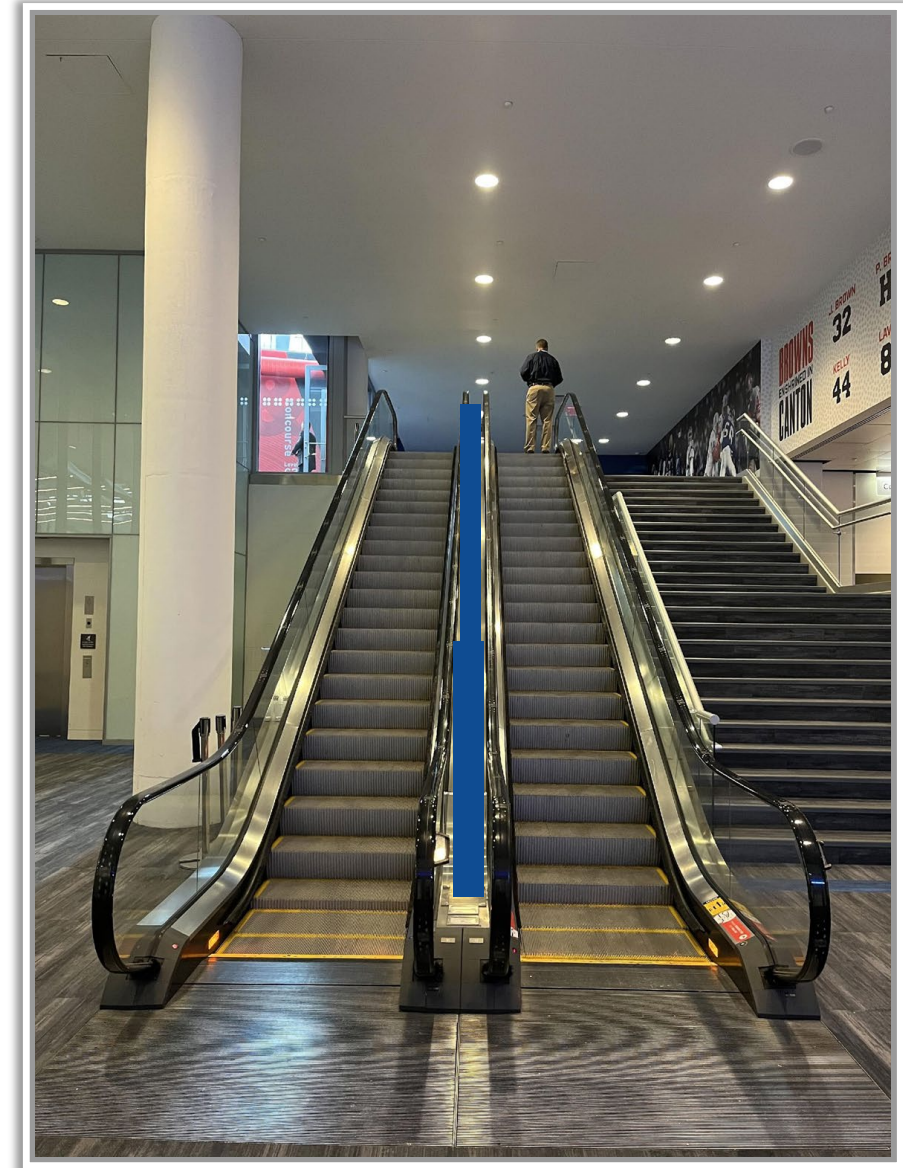

Escalator Runner (EL3) – SOLD OUT

Location: Escalator down to exhibit hall/registration from Hilton and Concourse level

Graphic: Center runner in between escalators

Size: 384" inches long x 11" inches wide

Quantity: 1

Price: \$1,025.00

Escalator Runner (EL6) – SOLD OUT

Location: Escalator from exhibit hall/rooms 17 - 24 down to rooms 25 and 26 (Keynote)

Graphic: Center runner in between escalators

Size: 253" inches long x 11" inches wide