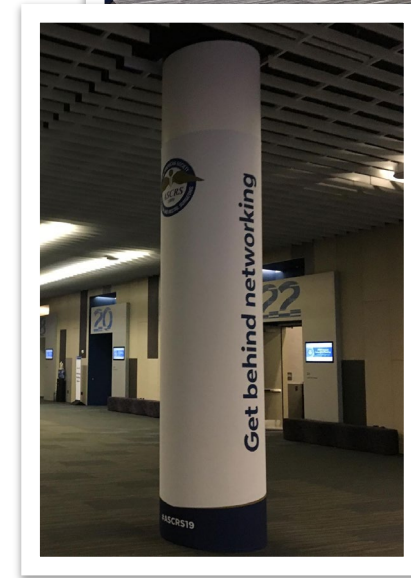

Example

Column Wraps (D - F)

Location: Outside of meeting session rooms 17 - 24

Graphic: Graphic wrap

Size: 118" Inches wide x 96" inches high

Quantity: 3 columns (wrap)

Price: \$2,225 per column

Columns D - F