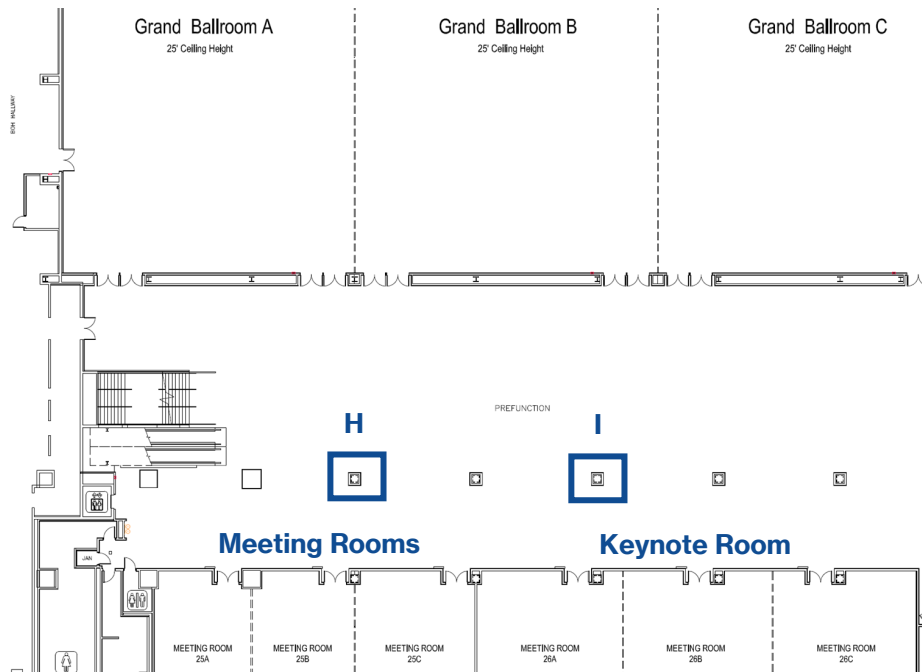

Column Wraps (H & I)

Location: Outside of Rooms 25 and 26

Graphic: Structure with graphics on four sides of column

Size: Four 56.875" inches wide x 96" inches high panels

Quantity: 2 columns (Other columns in this area have fire strobes)

Price: $4,320.00 per column