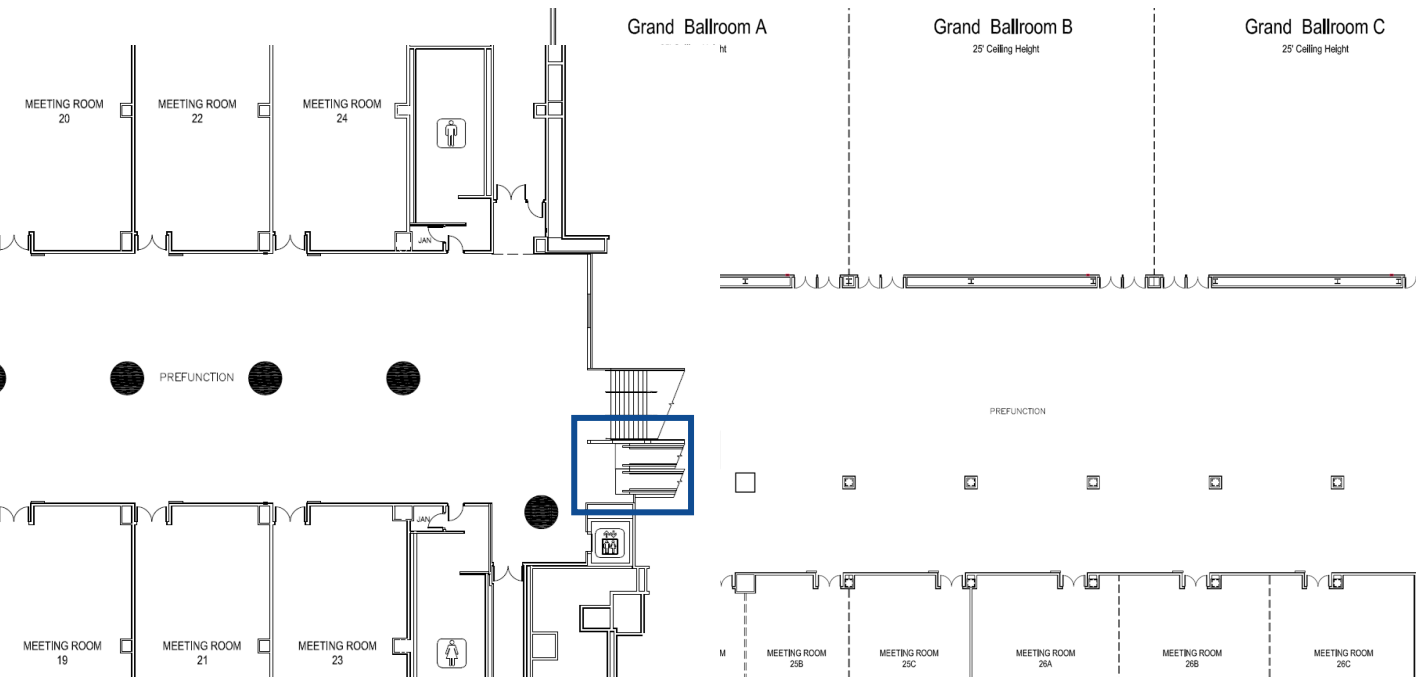

Escalator Runner (EL6) – SOLD OUT

Location: Escalator from exhibit hall/rooms 17 - 24 down to rooms 25 and 26 (Keynote)

Graphic: Center runner in between escalators

Size: 253" inches long x 11" inches wide

Quantity: 1

Price: $825.00